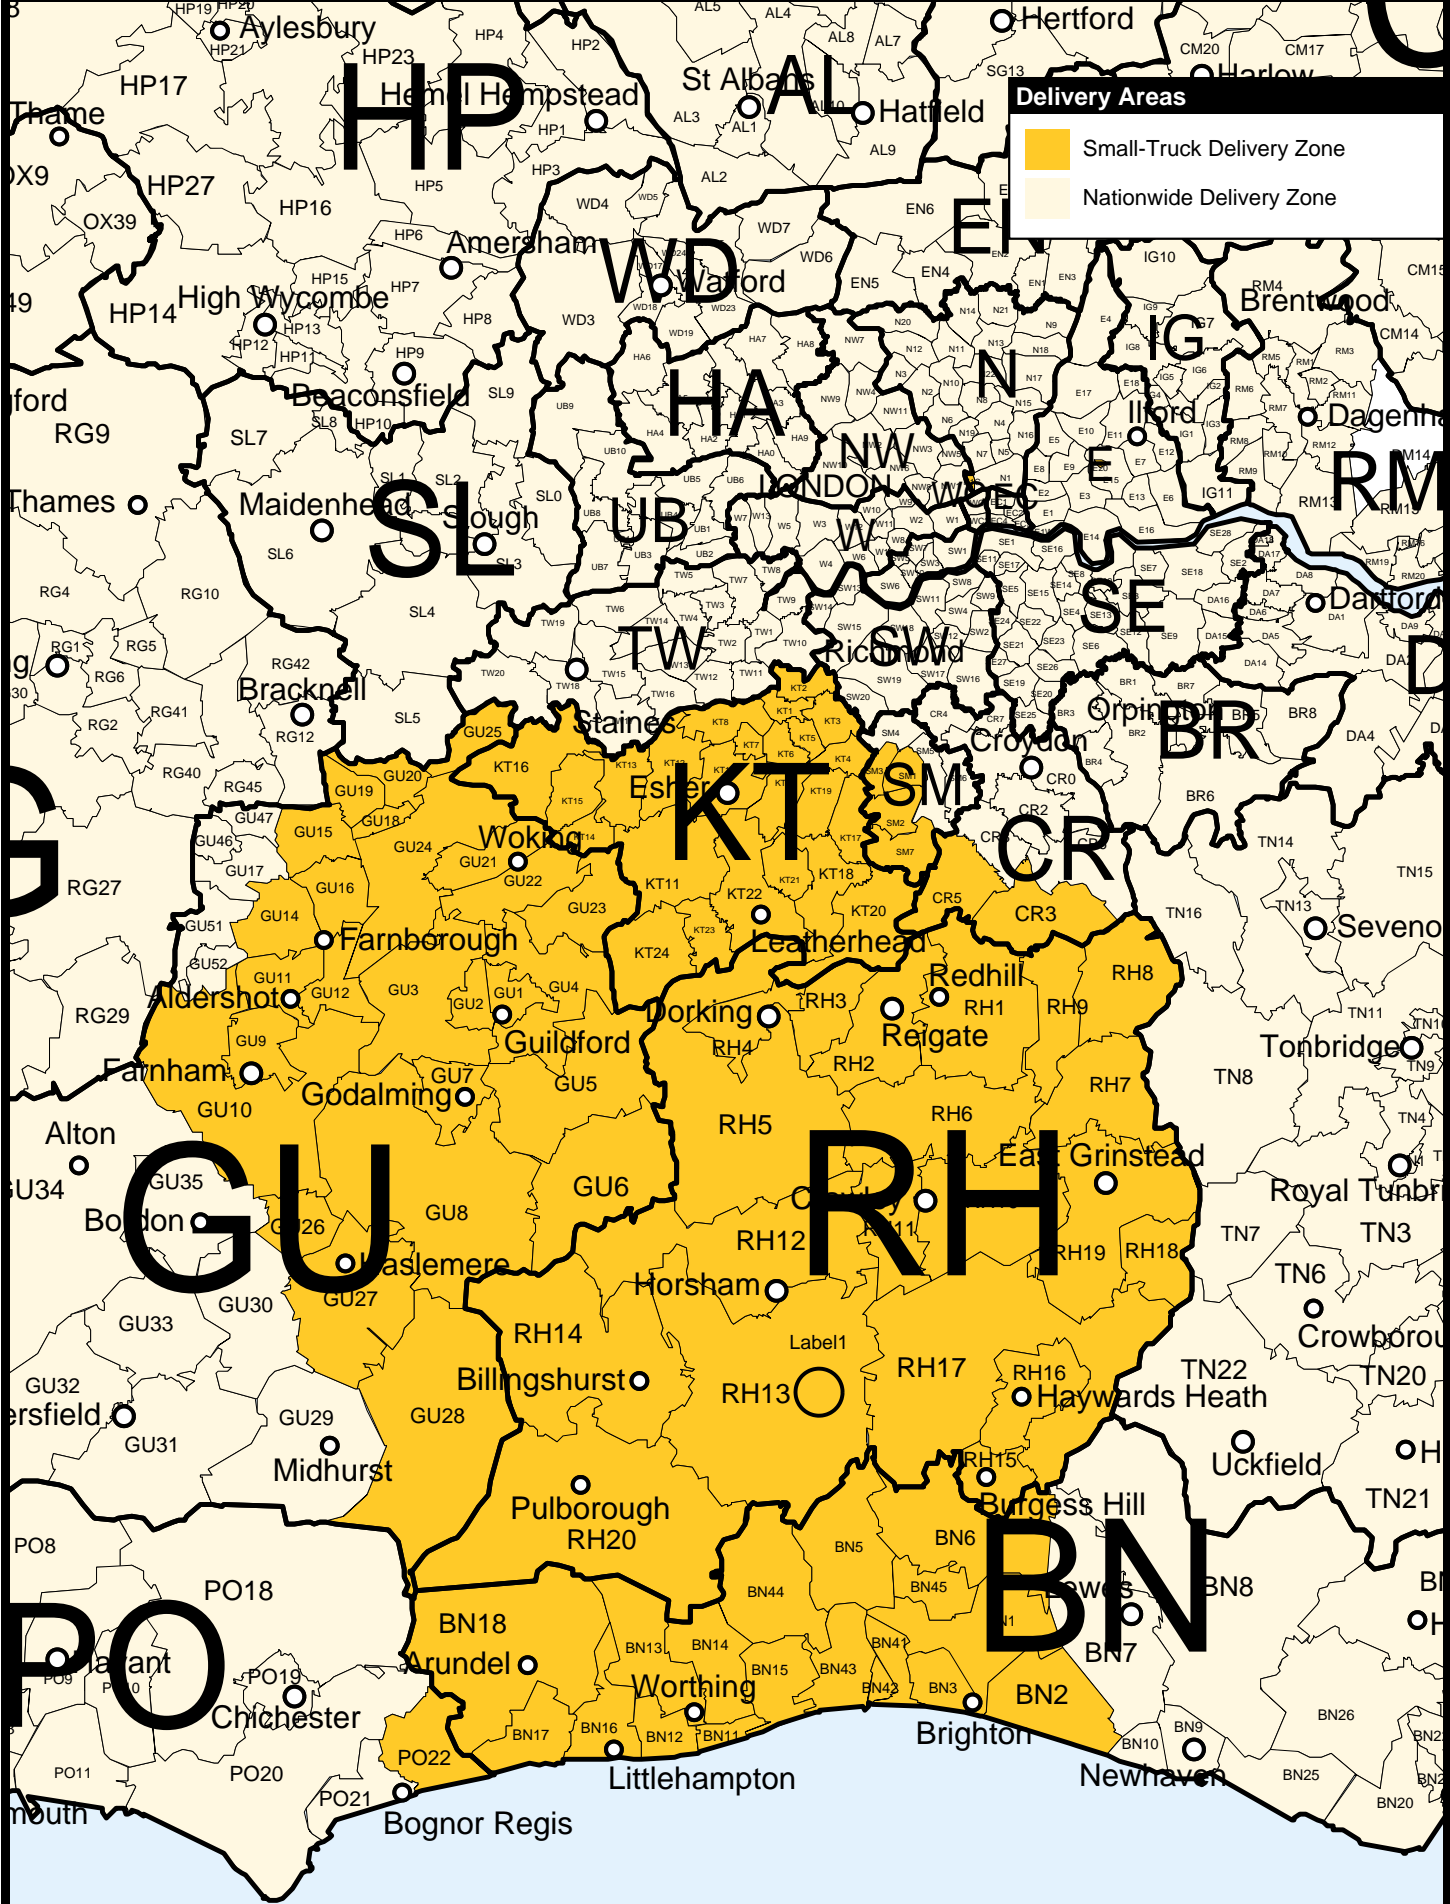

BHLS Small Truck Delivery Zone

Delivery Areas

- Small-Truck Delivery Zone
- Nationwide Delivery Zone

GBMaps.com has made every effort to ensure this map is free of errors but does not warrant the map or its features are either spatially or temporally accurate or fit for a particular use. GBMaps.com provides no warranties, expressed or implied, including the warranty of merchantability or fitness for a particular purpose, accompanying this product. However, notification of any errors will be appreciated - 1624015467. Copyright GBMaps.com - 2021